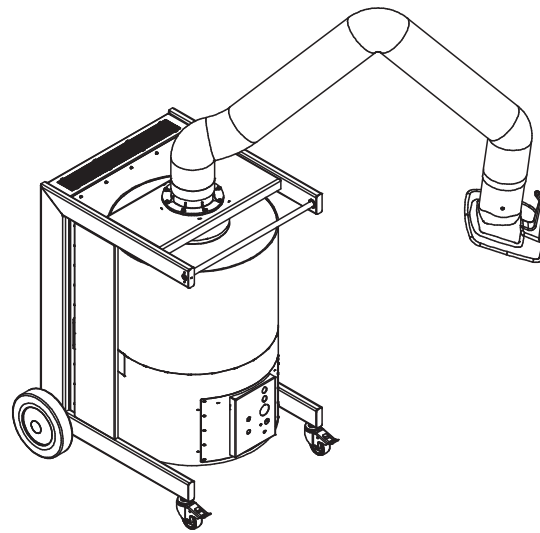

Technical Data

Dimensions

A	1109 mm
B	803 mm
C	892 mm
D	665 mm
E	738 mm
F	150 mm
G	360 mm
H	295 mm